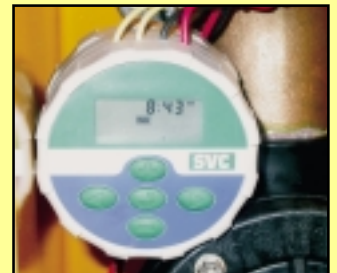

Flush Dead-Ends Automatically!

KUPFERLE'S NEW #9700 IS EASY AND AFFORDABLE

Build Up
Chlorine
Residuals
On Your
Schedule!

Patent #6,820,635

Attach #9700 to 2 1/2" NST Nozzle,
select flushing cycle, leave hydrant open

Flush
At Night
When
Demand
is Low!

Sampling Bibbs and
Pressure Gauges Available

All colors available

Lockable

Flush to hose too

New digital controller

#TF500 Is an
under-ground Blow-Off
that installs in a 5 1/4"
Valve Box